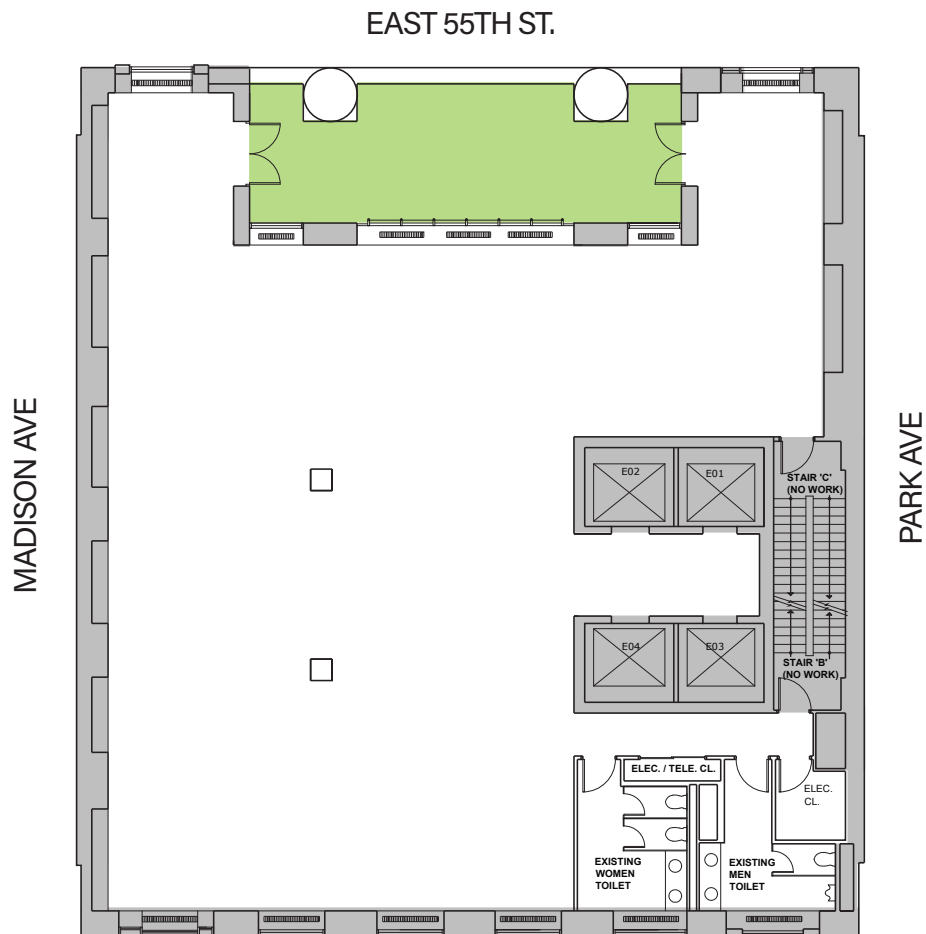

HERON TOWER

70 EAST 55TH STREET

6TH Floor - Core and Shell (Private Terrace)

6,282 SF

For leasing information, please contact:

DIANA L. BIASOTTI
212.812.5751
DIANA.BIASOTTI@AM.JLL.COM

KRISTEN MORGAN
212.812.6043
KRISTEN.MORGAN@AM.JLL.COM