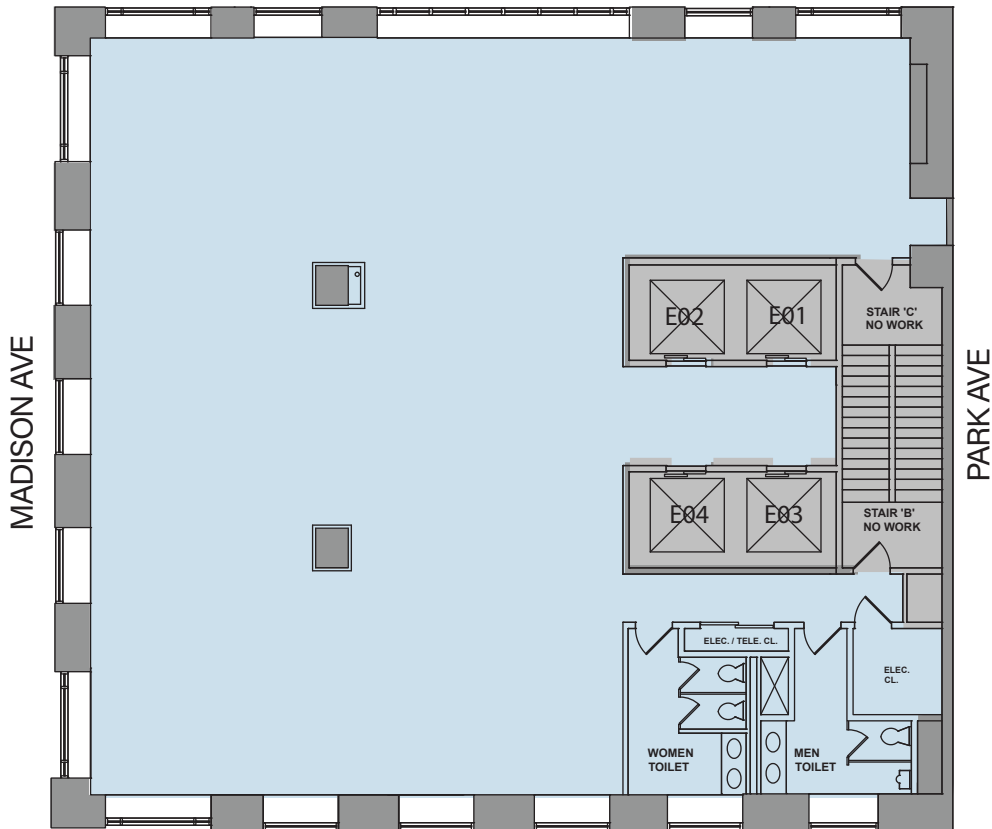

HERON TOWER

70 EAST 55TH STREET

18th Floor - Core & Shell

5,835 SF

EAST 55TH ST.

For leasing information, please contact:

DIANA L. BIASOTTI

212.812.5751