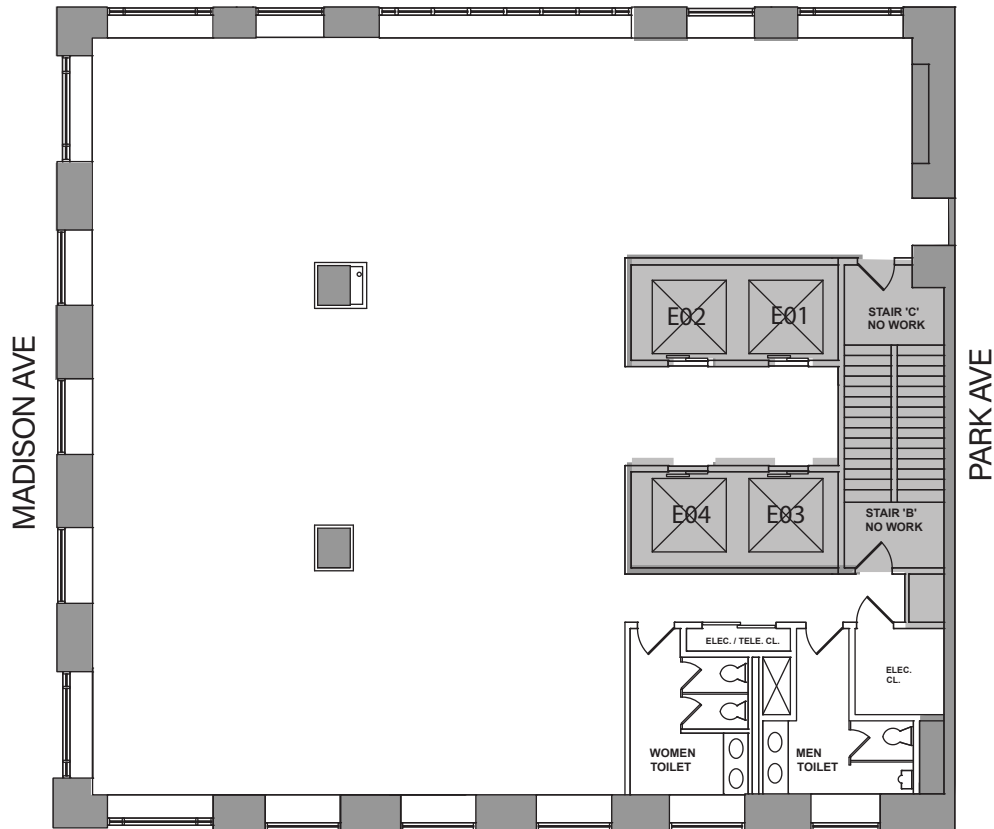

HERON TOWER

70 EAST 55TH STREET

17TH Floor - Core and Shell

5,835 SF

EAST 55TH ST.

For leasing information, please contact:

DIANA L. BIASOTTI
212.812.5751
DIANA.BIASOTTI@AM.JLL.COM

KRISTEN MORGAN
212.812.6043
KRISTEN.MORGAN@AM.JLL.COM