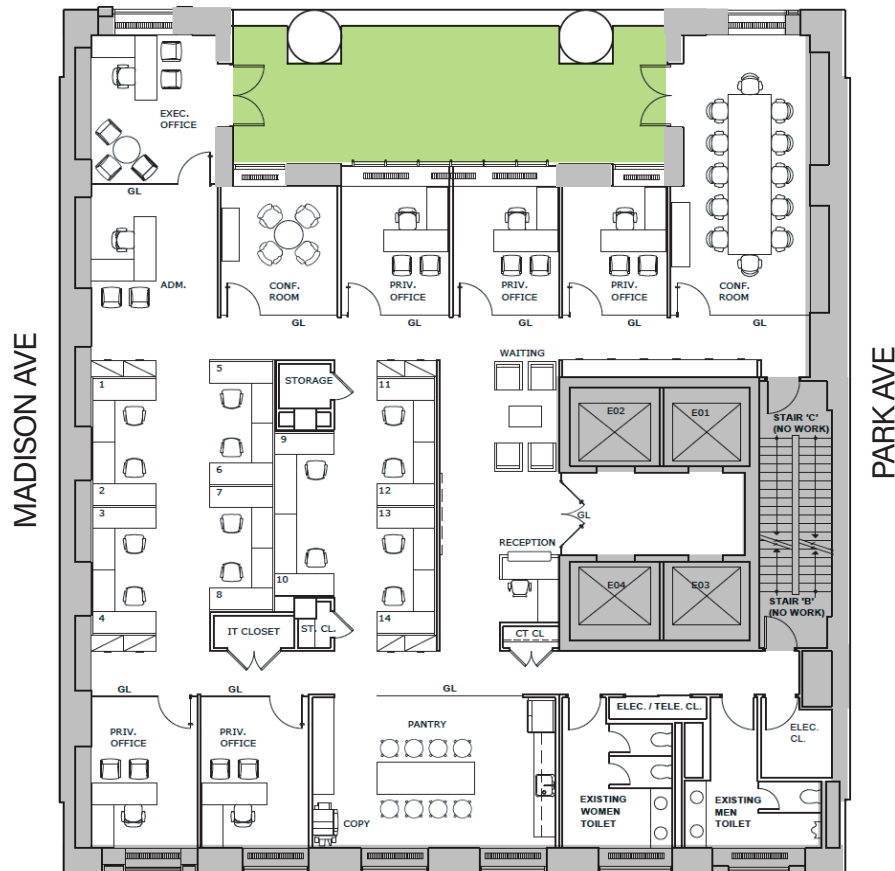

HERON TOWER

70 EAST 55TH STREET

6TH Floor - Test Fit (Private Terrace)

6,282 SF

EAST 55TH ST.

For leasing information, please contact:

DIANA L. BIASOTTI
212.812.5751
DIANA.BIASOTTI@AM.JLL.COM

KRISTEN MORGAN
212.812.6043
KRISTEN.MORGAN@AM.JLL.COM