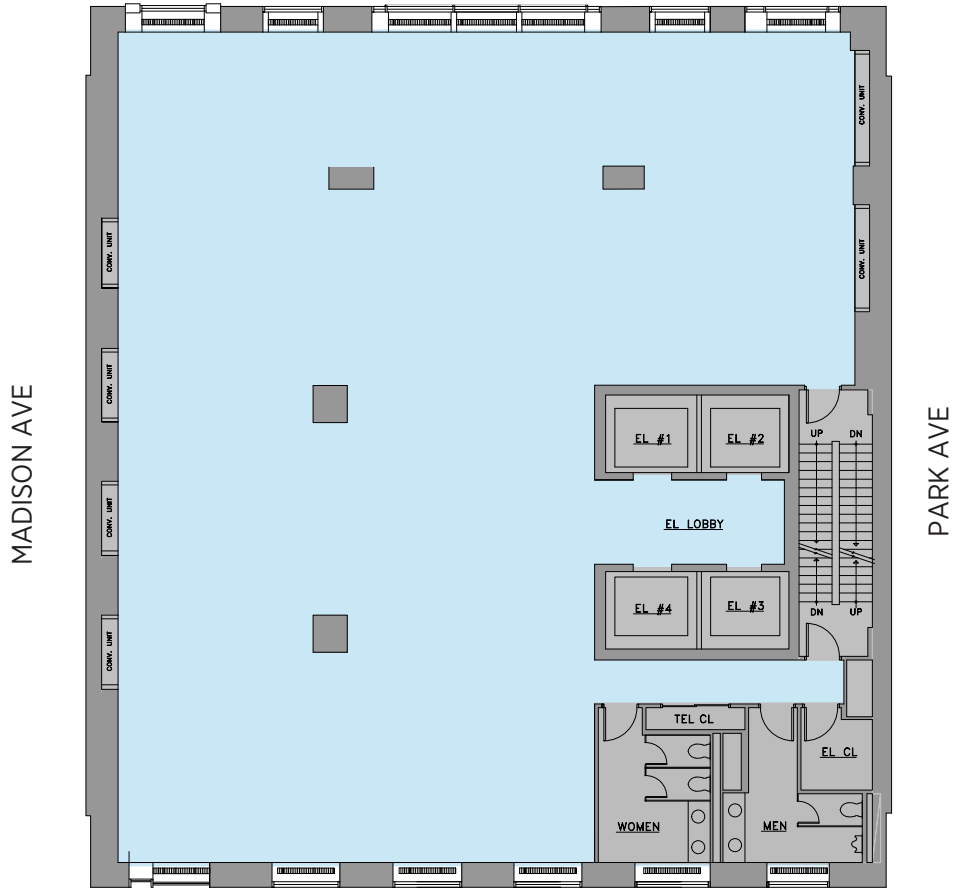

HERON TOWER

70 EAST 55TH STREET

5TH Floor Core & Shell

5,835 SF

EAST 55TH ST.

For leasing information, please contact:

DIANA L. BIASOTTI
212.812.5751
DIANA.BIASOTTI@JLL.COM

KRISTEN MORGAN
212.812.6043
KRISTEN.MORGAN@JLL.COM

PAUL N. GLICKMAN
212.418.2646
PAUL.GLICKMAN@JLL.COM

THOMAS SWARTZ
212.220.4118
THOMAS.SWARTZ@JLL.COM

WWW.HERONTOWERNY.COM