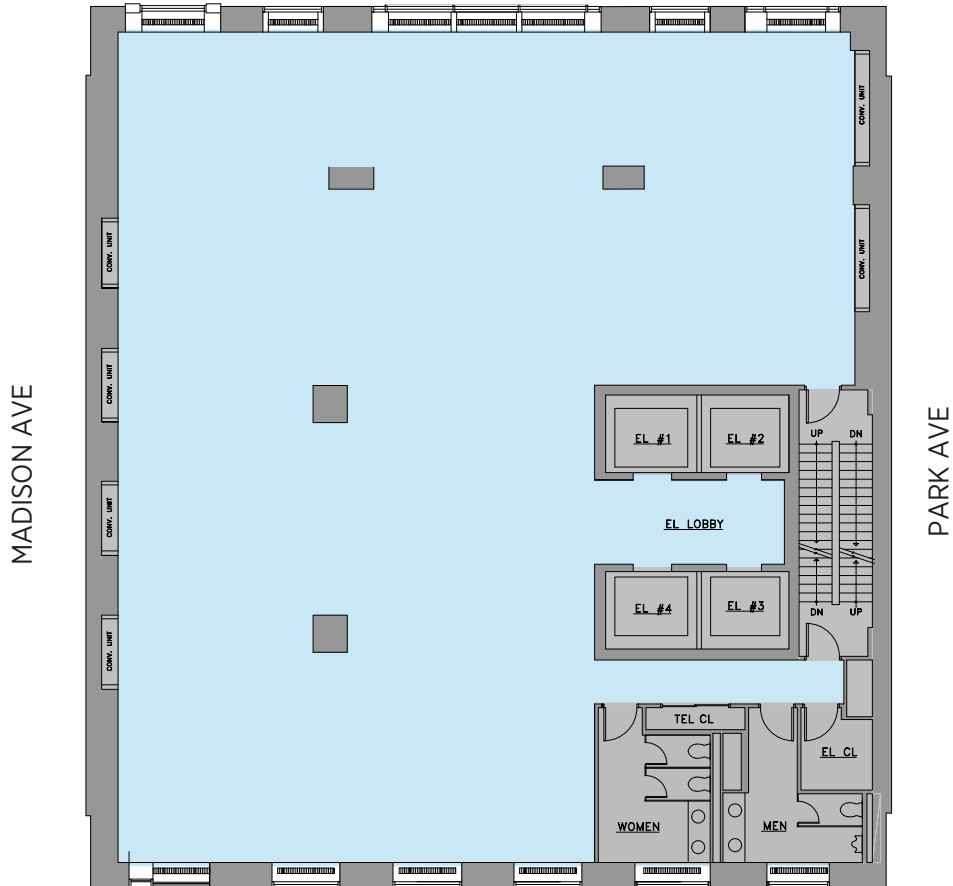

HERON TOWER

70 EAST 55TH STREET

5TH Floor Core & Shell

7,104 SF

EAST 55TH ST.

For leasing information, please contact:

DIANA L. BIASOTTI
212.812.5751
DIANA.BIASOTTI@JLL.COM

THOMAS SWARTZ
212.220.4118
THOMAS.SWARTZ@JLL.COM