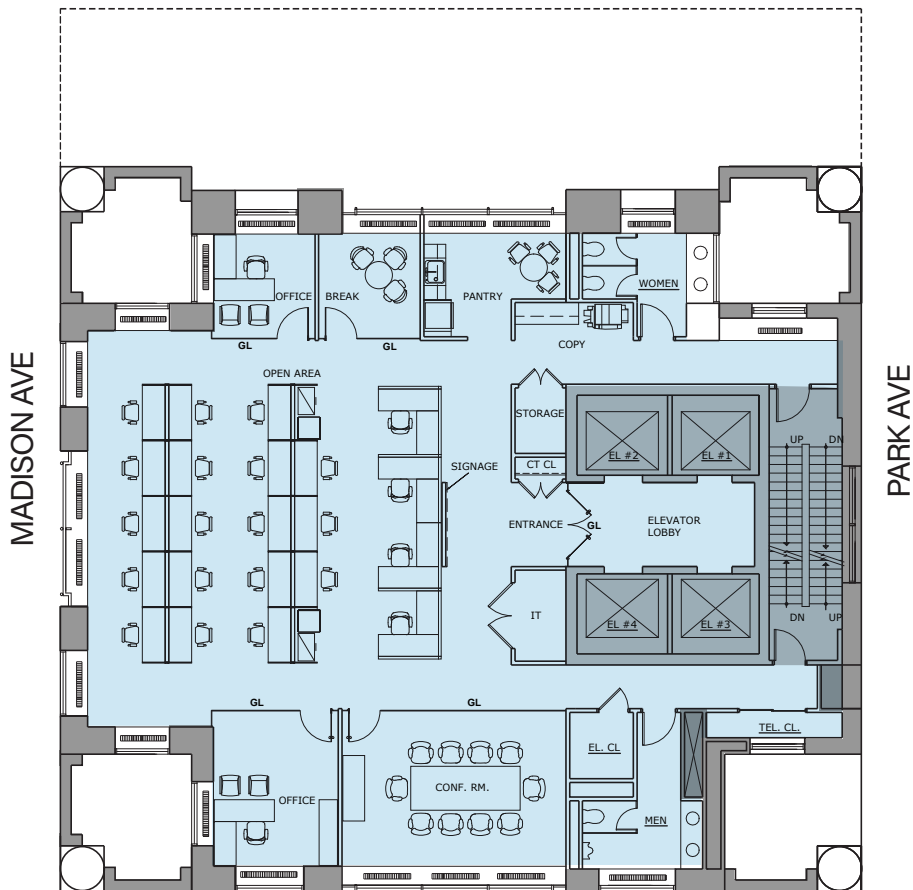

HERON TOWER

70 EAST 55TH STREET

25TH Floor - PreBuilt

4,730 SF

EAST 55TH ST.

For leasing information, please contact:

DIANA L. BIASOTTI
212.812.5751
DIANA.BIASOTTI@AM.JLL.COM

KRISTEN MORGAN
212.812.6043
KRISTEN.MORGAN@AM.JLL.COM