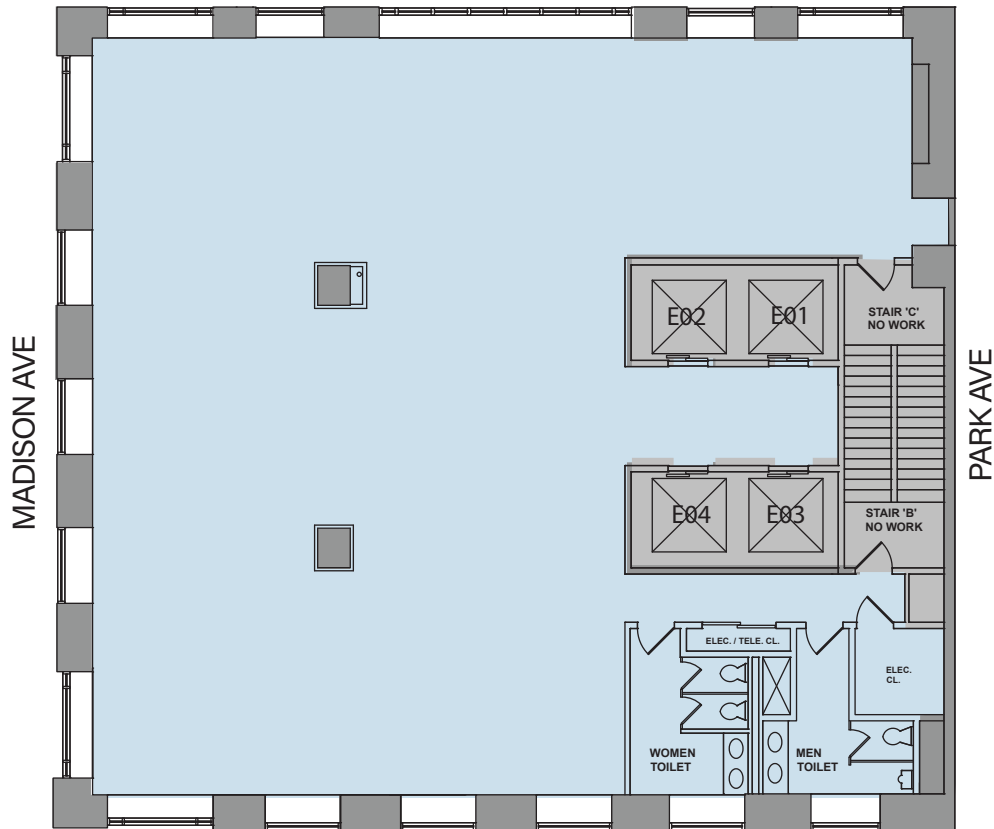

HERON TOWER

70 EAST 55TH STREET

18th Floor - Core & Shell

5,835 SF

EAST 55TH ST.

For leasing information, please contact:

DIANA L. BIASOTTI
212.812.5751
DIANA.BIASOTTI@JLL.COM

KRISTEN MORGAN
212.812.6043
KRISTEN.MORGAN@JLL.COM

PAUL N. GLICKMAN
212.418.2646
PAUL.GLICKMAN@JLL.COM

THOMAS SWARTZ
212.220.4118
THOMAS.SWARTZ@JLL.COM

WWW.HERONTOWERNY.COM