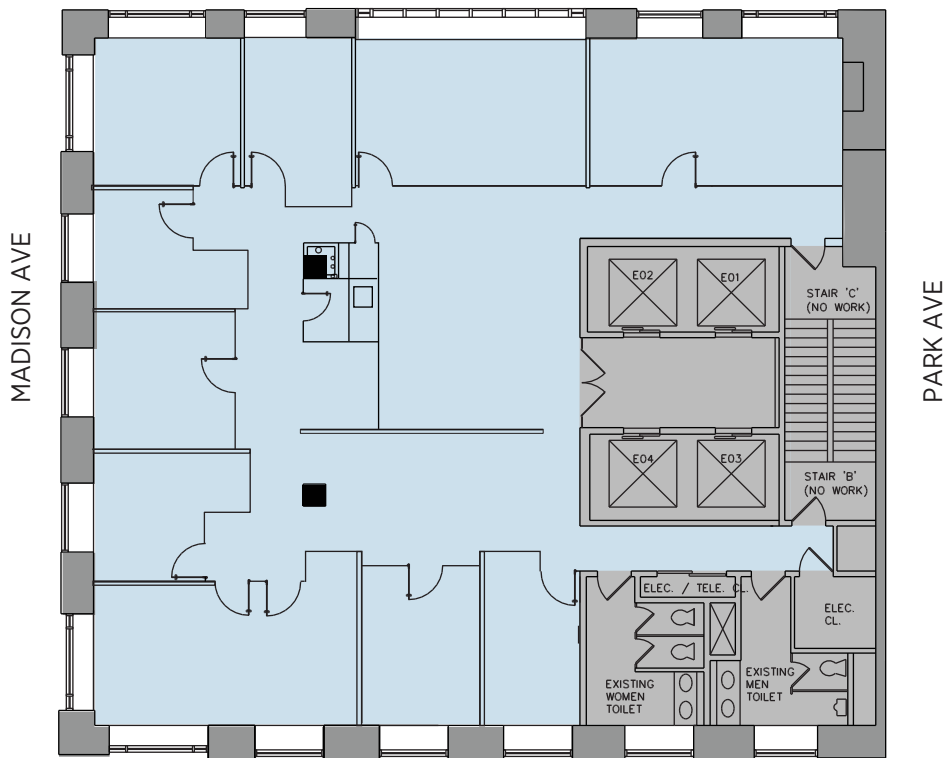

HERON TOWER

70 EAST 55TH STREET

16TH Floor

5,835 SF

EAST 55TH ST.

For leasing information, please contact:

DIANA L. BIASOTTI
212.812.5751
DIANA.BIASOTTI@JLL.COM

KRISTEN MORGAN
212.812.6043
KRISTEN.MORGAN@JLL.COM

PAUL N. GLICKMAN
212.418.2646
PAUL.GLICKMAN@JLL.COM

THOMAS SWARTZ
212.220.4118
THOMAS.SWARTZ@JLL.COM

WWW.HERONTOWERNY.COM