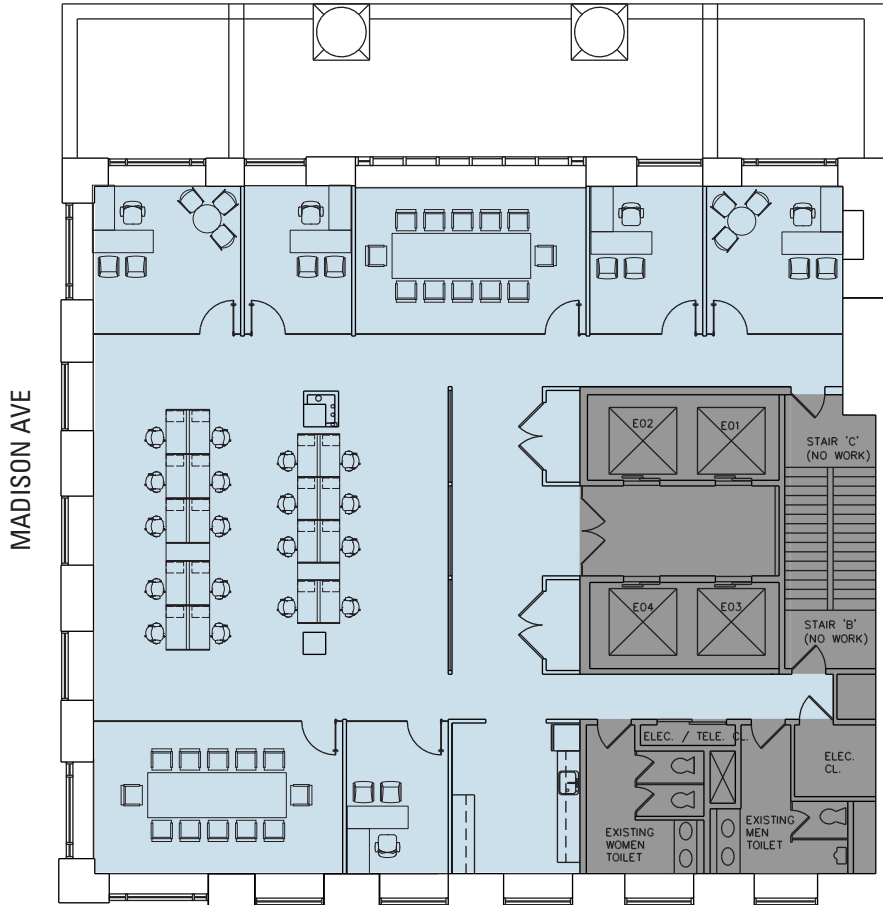

HERON TOWER

70 EAST 55TH STREET

15TH Floor

5,835 SF

EAST 55TH ST.

KEY

Private Offices	5
Conference Room	2
Workstations	18

For leasing information, please contact: